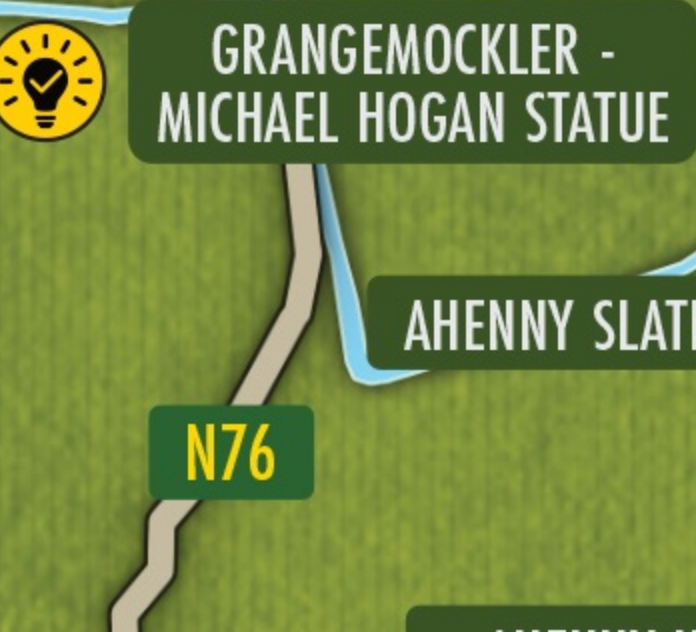

The Hinterlands

Explore Carrick-on-Suir Hinterlands: Discover the three-county Hinterlands of Tipperary, Waterford, and Kilkenny, where history, nature, and family-friendly adventures await. From scenic trails and ancient sites to captivating folklore and adventure, each stop reveals a unique story and a memorable experience for all.

Don't Forget: Share your photos with #ECOSQuest. Update your Quest anytime with new stops and uncover each experience at your own pace.

QUEST MAP KEY

	History & Heritage		Hotel
	Art & Culture		Trails & Adventures
	Point of Interest		Sports & Recreation
	Religious Sites		Parking